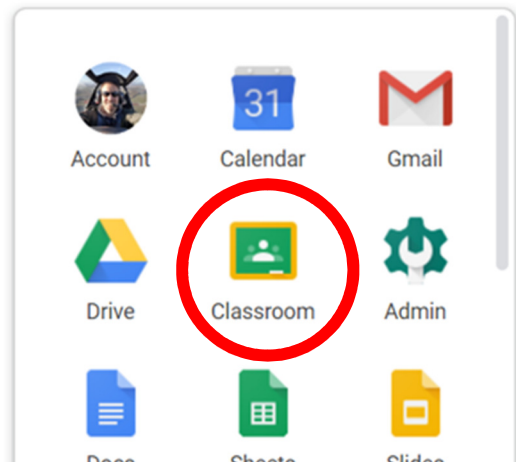

Google Classroom – A guide to logging in

Go to www.google.co.uk

Press the **Sign in** button and enter your Google details

Remember that your username has to include

@whitehilljunior.school

When you are logged in, you will see your initial in the top right of the window.

Google Menu

User details and sign out menu

To access Google Classroom (or any other Google apps), press the menu square found in the top right corner of your screen.

Select Classroom from the Menu

When you are in Google Classroom, you will see the classes that you are a member of. Click on the name of your class to enter your Google Classroom.